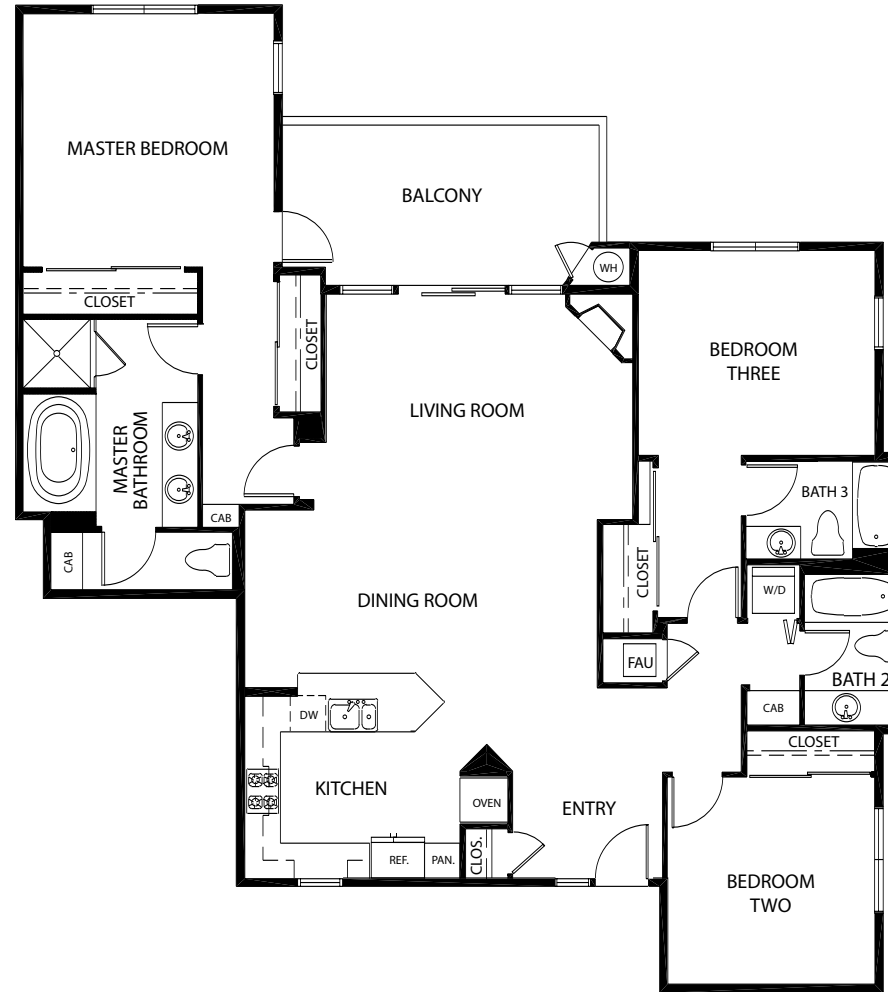

# Floorplan 1, 2, 3

1 Bedroom, 1 Bath, 754 – 793 sq. ft.

Plan 1  
754 sq. ft.

Plan 2  
783 sq. ft.

Plan 3  
793 sq. ft.

# Floorplan 4

2 Bedroom, 1 Bath, 1,064 sq. ft.

Elevations, floorplans, specifications and prices are subject to change without notice. Floorplans are not to exact scale. Square footage is approximate. All maps, plans, landscaping, and renderings shown are artist's concepts and may not be to scale.

# Floorplan 5

3 Bedroom, 3 Bath, 1,826 sq. ft.

# Floorplan 6

3 Bedroom, 3 Bath, 1,695 sq. ft.

Elevations, floorplans, specifications and prices are subject to change without notice. Floorplans are not to exact scale. Square footage is approximate. All maps, plans, landscaping, and renderings shown are artist's concepts and may not be to scale.