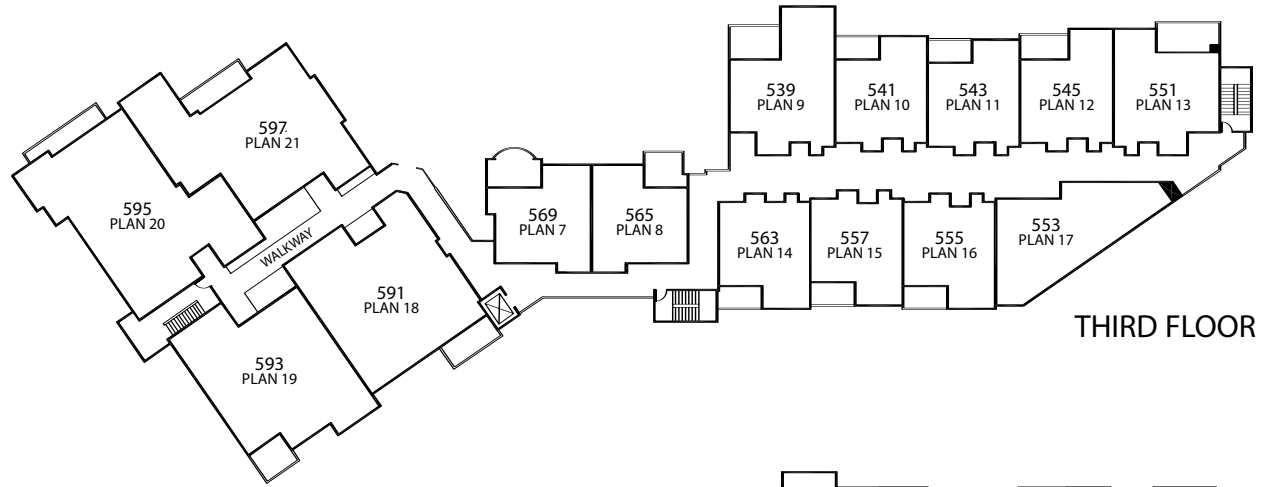

Elevations, floorplans, specifications and prices are subject to change without notice. Floorplans are not to exact scale. Square footage is approximate. All maps, plans, landscaping, and renderings shown are artist's concepts and may not be to scale.