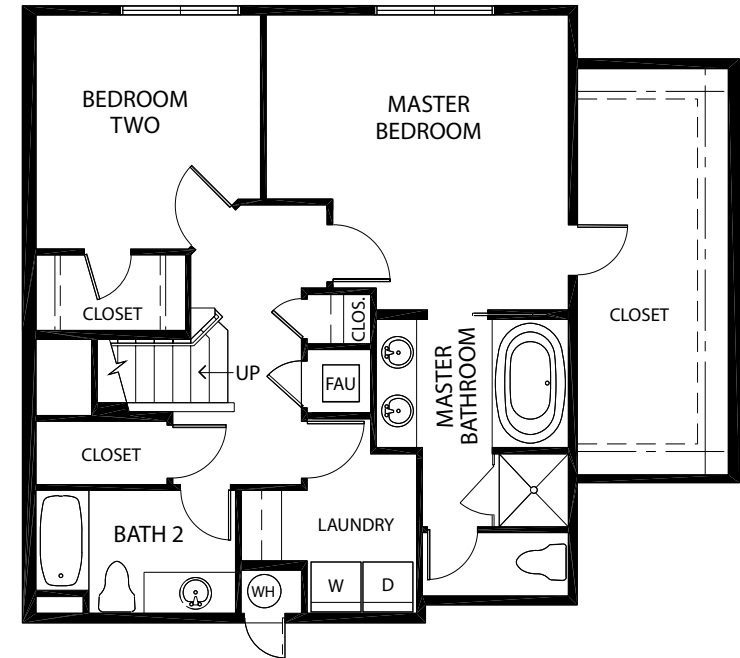

# Floorplan 6

3 Bedroom, 3 Bath, 1,695 sq. ft.

Elevations, floorplans, specifications and prices are subject to change without notice. Floorplans are not to exact scale. Square footage is approximate. All maps, plans, landscaping, and renderings shown are artist's concepts and may not be to scale.

# Floorplan 7

2 Bedroom, 3 Bath, 1,481 sq. ft.

Upper Floor

Lower Floor

# Floorplan 8

2 Bedroom, 3 Bath, 1,606 sq. ft.

Upper Floor

Lower Floor

# Floorplan 9

3 Bedroom, 3 Bath, 2,174 sq. ft.

Upper Floor

Lower Floor