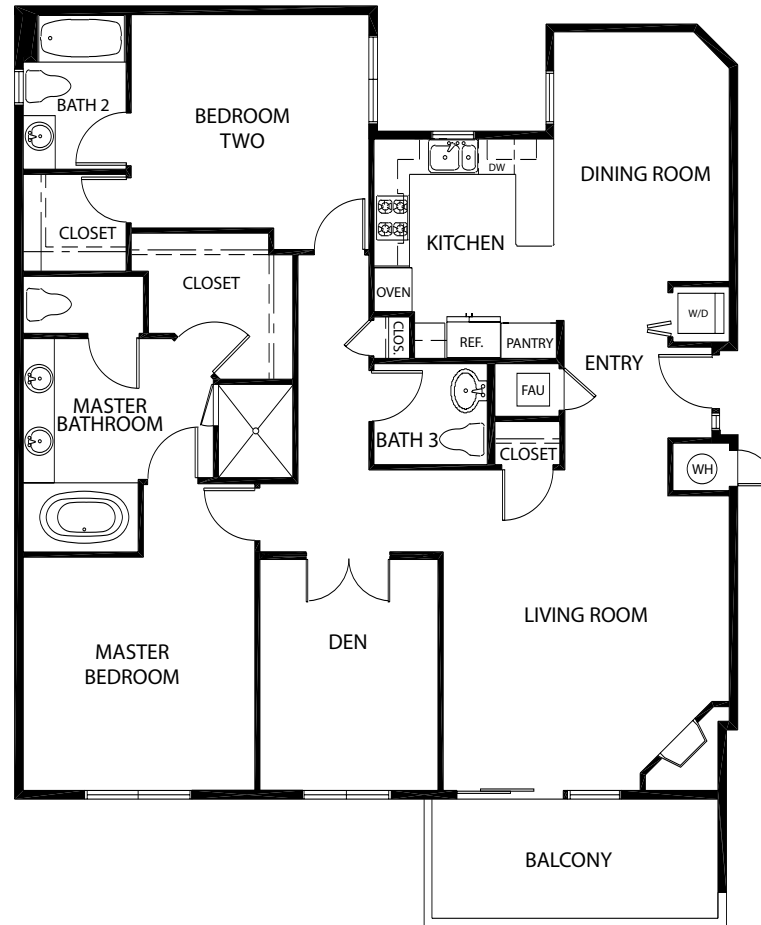

Floorplan 18

2 Bedroom, 3 Bath, 1,620 sq. ft.