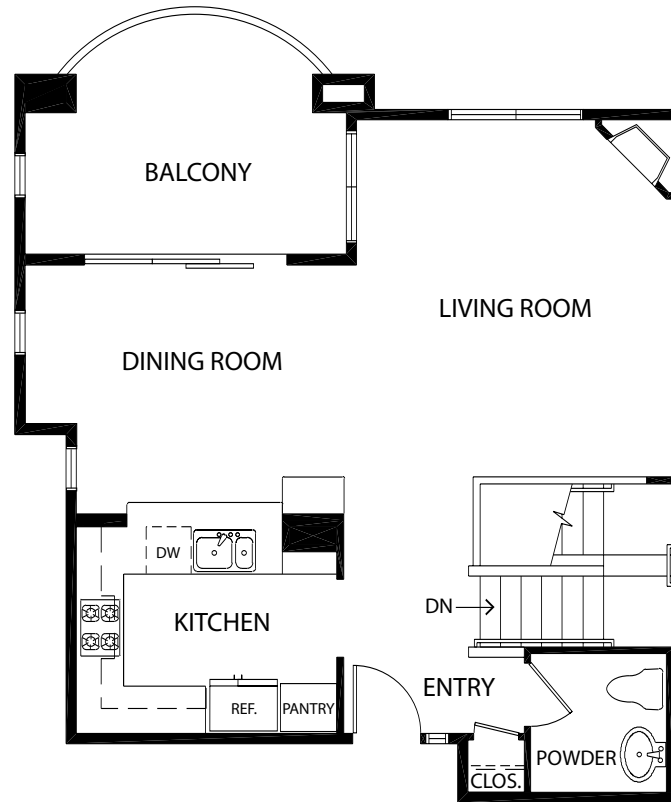

# Floorplan 6

3 Bedroom, 3 Bath, 1,695 sq. ft.

Elevations, floorplans, specifications and prices are subject to change without notice. Floorplans are not to exact scale. Square footage is approximate. All maps, plans, landscaping, and renderings shown are artist's concepts and may not be to scale.

# Floorplan 7

2 Bedroom, 3 Bath, 1,481 sq. ft.

Upper Floor

Lower Floor