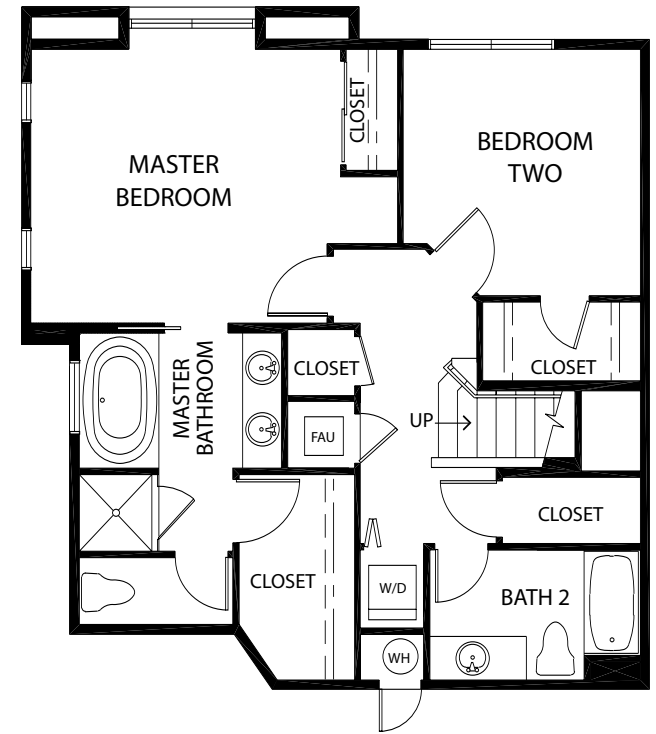

# Floorplan 5

3 Bedroom, 3 Bath, 1,826 sq. ft.

# Floorplan 6

3 Bedroom, 3 Bath, 1,695 sq. ft.

Elevations, floorplans, specifications and prices are subject to change without notice. Floorplans are not to exact scale. Square footage is approximate. All maps, plans, landscaping, and renderings shown are artist's concepts and may not be to scale.

# Floorplan 7

2 Bedroom, 3 Bath, 1,481 sq. ft.

Upper Floor

Lower Floor

# Floorplan 8

2 Bedroom, 3 Bath, 1,606 sq. ft.

Upper Floor

Lower Floor