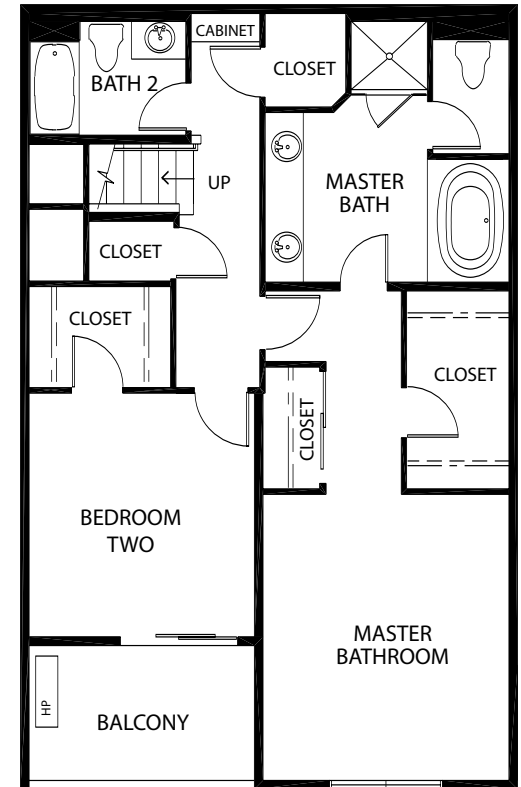

# Floorplan 13

3 Bedroom, 3 Bath, 2,093 sq. ft.

Upper Floor

Lower Floor

# Floorplan 14

2 Bedroom, 3 Bath, 1,689 sq. ft.

Upper Floor

Lower Floor

# Floorplan 15, 16

2 Bedroom, 3 Bath, 1,592 – 1,622 sq. ft.

Upper Floor

Lower Floor

# Floorplan 17

3 Bedroom, 3 Bath, 2,026 sq. ft.